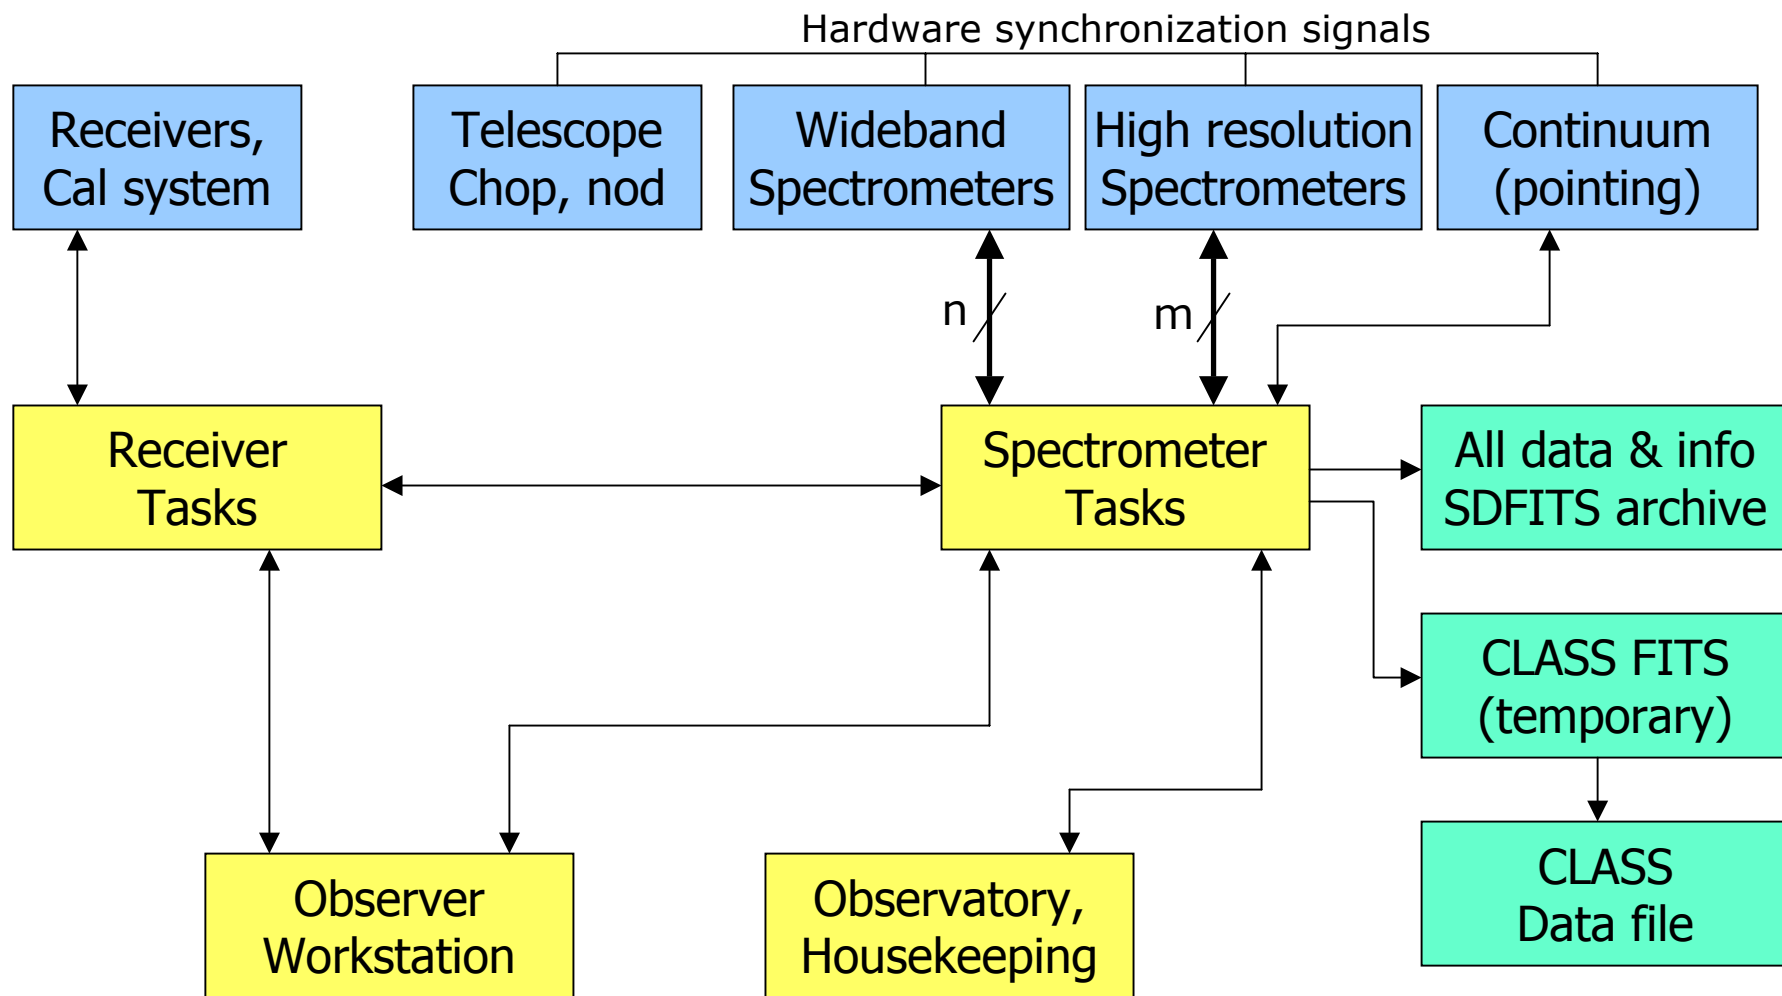

# Spectroscopy data acquisition and archiving overview

WASP

# Spectroscopy data reduction and archiving software pipeline overview