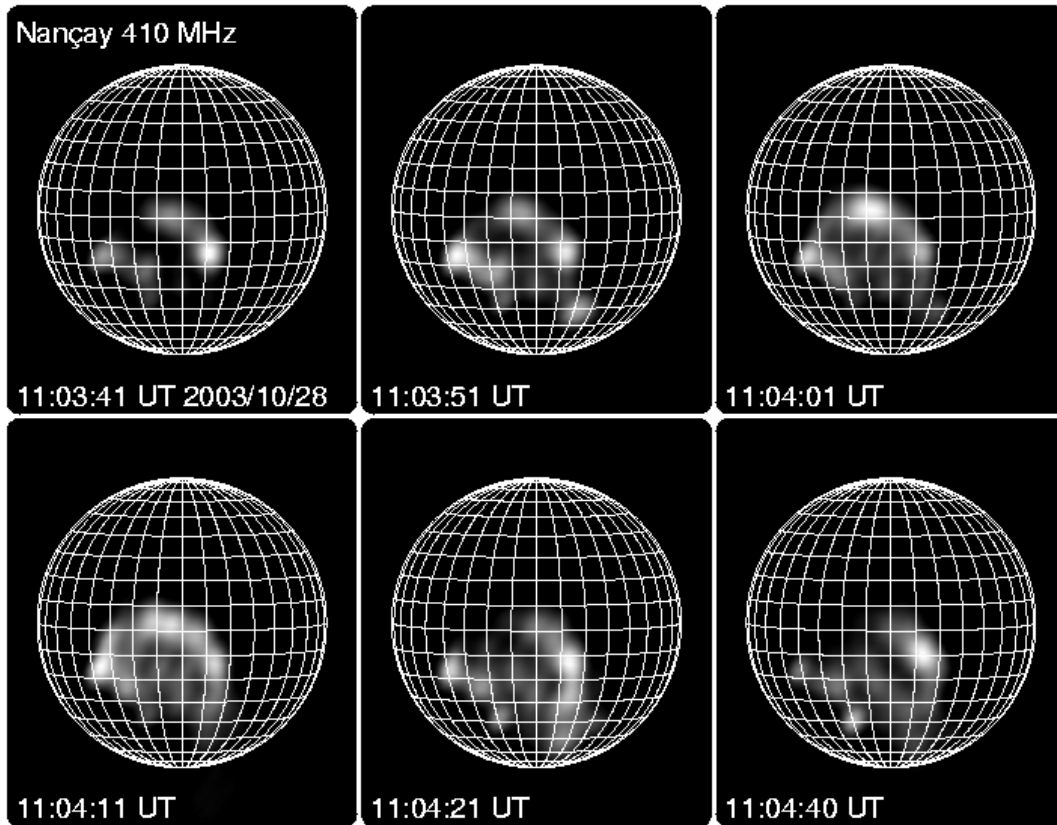

28 October 2003

Pick, Maia, Malherbe, Kerdraon ApJ L, 2005

11:02-11:06 Type III

Moreton/coronal wave seen in radio
 Dotted line: H α trace