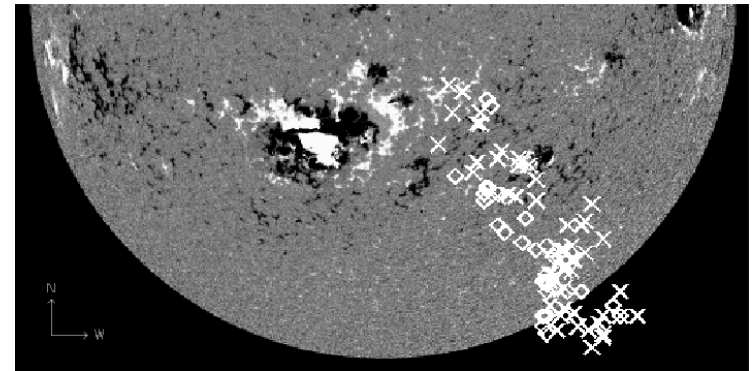

28 October 2003

Pick, Maia, Malherbe, Kerdraon ApJ L, 2005

11:02-11:06 Type III

Moreton/coronal wave seen in radio
 Dotted line: H α trace